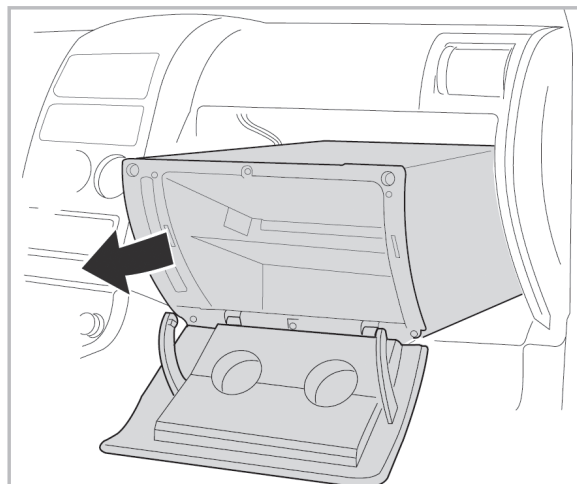

COMFORT

particle filter

715551

FH249

PA

WANT TO KNOW MORE?

www.valeo-techassist.com

FOR
SUBARU

IMPREZA II A/C+ (12/00 >)

Valeo Service - Société par Actions simplifiée - Capital de 12 900 000€ - 70, rue Playel, 93285 Saint-Denis Cedex - France - B 306 486 408 RCS Bobigny