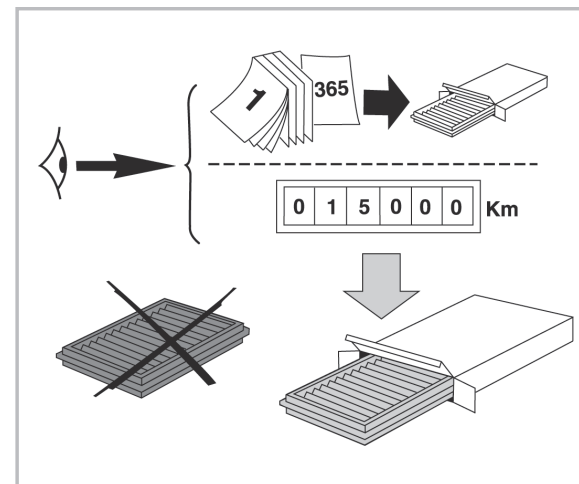

COMFORT

particle filter

715551

FH249

PA

WANT TO KNOW MORE?

www.valeo-techassist.com

FOR
SUBARU

IMPREZA II A/C+ (12/00 >)

Valeo Service - Société par Actions simplifiée - Capital de 12 900 000€ - 70, rue Playel, 93285 Saint-Denis Cedex - France - B 306 486 408 RCS Bobigny