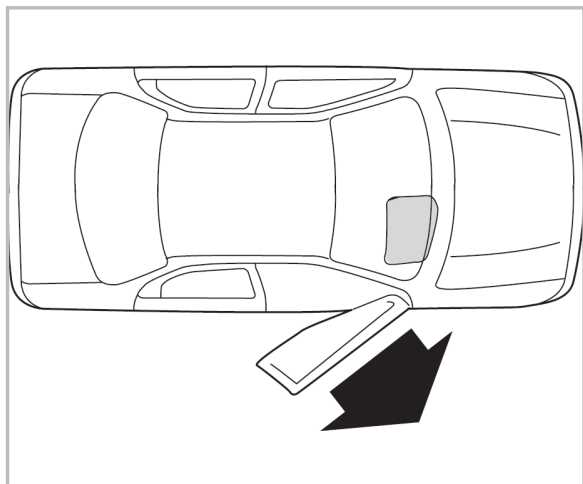

COMFORT

particle filter

715551

FH249

PA

WANT TO KNOW MORE?

www.valeo-techassist.com

FOR
SUBARU

IMPREZA II A/C+ (12/00 >)

Valeo Service - Société par Actions simplifiée - Capital de 12 900 000€ - 70, rue Playel, 93285 Saint-Denis Cedex - France - B 306 486 408 RCS Bobigny