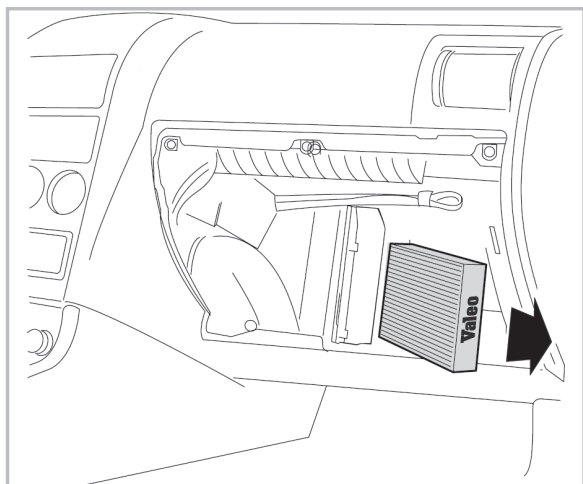

COMFORT

particle filter

715551

FH249

PA

WANT TO KNOW MORE?

www.valeo-techassist.com

FOR
SUBARU

IMPREZA II A/C+ (12/00 >)

Valeo Service - Société par Actions simplifiée - Capital de 12 900 000€ - 70, rue Playel, 93285 Saint-Denis Cedex - France - B 306 486 408 RCS Bobigny