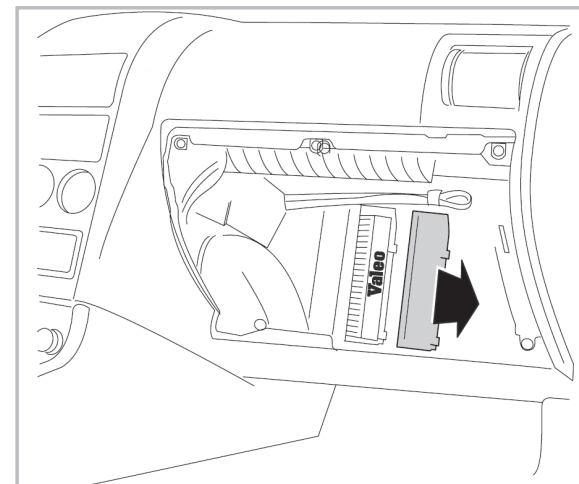

COMFORT

particle filter

715551

FH249

PA

WANT TO KNOW MORE?

www.valeo-techassist.com

FOR
SUBARU

IMPREZA II A/C+ (12/00 >)

Valeo Service - Société par Actions simplifiée - Capital de 12 900 000€ - 70, rue Playel, 93285 Saint-Denis Cedex - France - B 306 486 408 RCS Bobigny